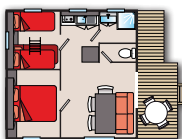

CHALET 2 chambres

5 Maxi. (bébé inclus)

Env.
23 m²

Ancienneté : + de 10 ans