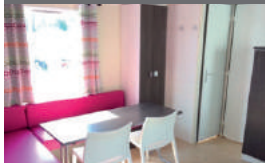

MOBIL-HOME 3 chambres

6 Maxi. (bébé inclus)

Env.
28 m²

Ancienneté : de 3 à 5 ans